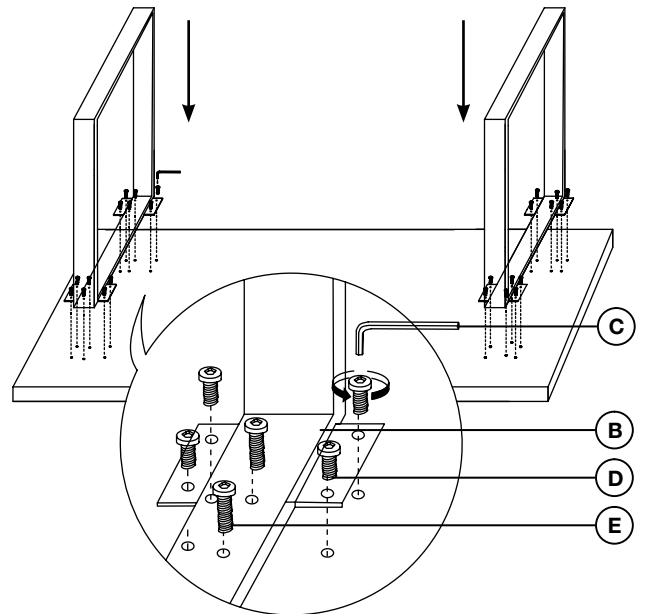

E I C H H O L T Z

111857 DINING TABLE MELCHIOR 230 X 100 CM

ASSEMBLY INSTRUCTION

PARTS

1x

(A)

2x

(B)

1x

(C)

16x

(D)

8x

(E)

1

2

FINAL