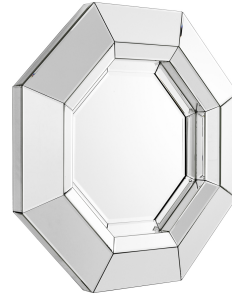

E I C H H O L T Z

SPECIFICATION SHEET

Item no.	112230
Item description	Mirror Chartier clear mirror glass
Category	Mirrors
Type	Wall mirrors
Country of origin	China

ITEM MEASUREMENTS

Dimensions (cm)	68 x 68 x D. 8 cm
Dimensions (inch)	26.77" x 26.77" x 3.15" D
Net weight (kg)	10

SPECIFICATIONS

Material(s)	MDF Mirror glass
Finish(es)/colour(s)	Mirror glass
Suitable for	Indoor use/dry locations only
Mirror hanging system	French cleat, horizontal

PACKAGE INFORMATION (MTR/KG)

Package measurements	0,8 x 0,19 x 0,81
Volume	0,1231
Gross weight (kg)	12,00