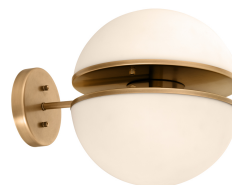

## SPECIFICATION SHEET

<b>Item no.</b>	112227
<b>Item description</b>	Wall Lamp Spiridon antique brass finish
<b>Category</b>	Lighting
<b>Type</b>	Wall lamps
<b>Country of origin</b>	China

### SPECIFICATIONS

<b>Material(s)</b>	Brass   Iron   Glass
<b>Finish(es)/colour(s)</b>	Antique brass finish   white glass
<b>Suitable for</b>	Indoor use/dry locations only
<b>Lamp holder type   qty</b>	E14   4
<b>Dimmer</b>	Dimmable, dimmer not included
<b>Wire type</b>	2 core + earth wire (0,75mm <sup>2</sup> )
<b>Grounding option</b>	Yes
<b>Max. wattage</b>	40 watt
<b>Voltage</b>	220 - 240 Volt