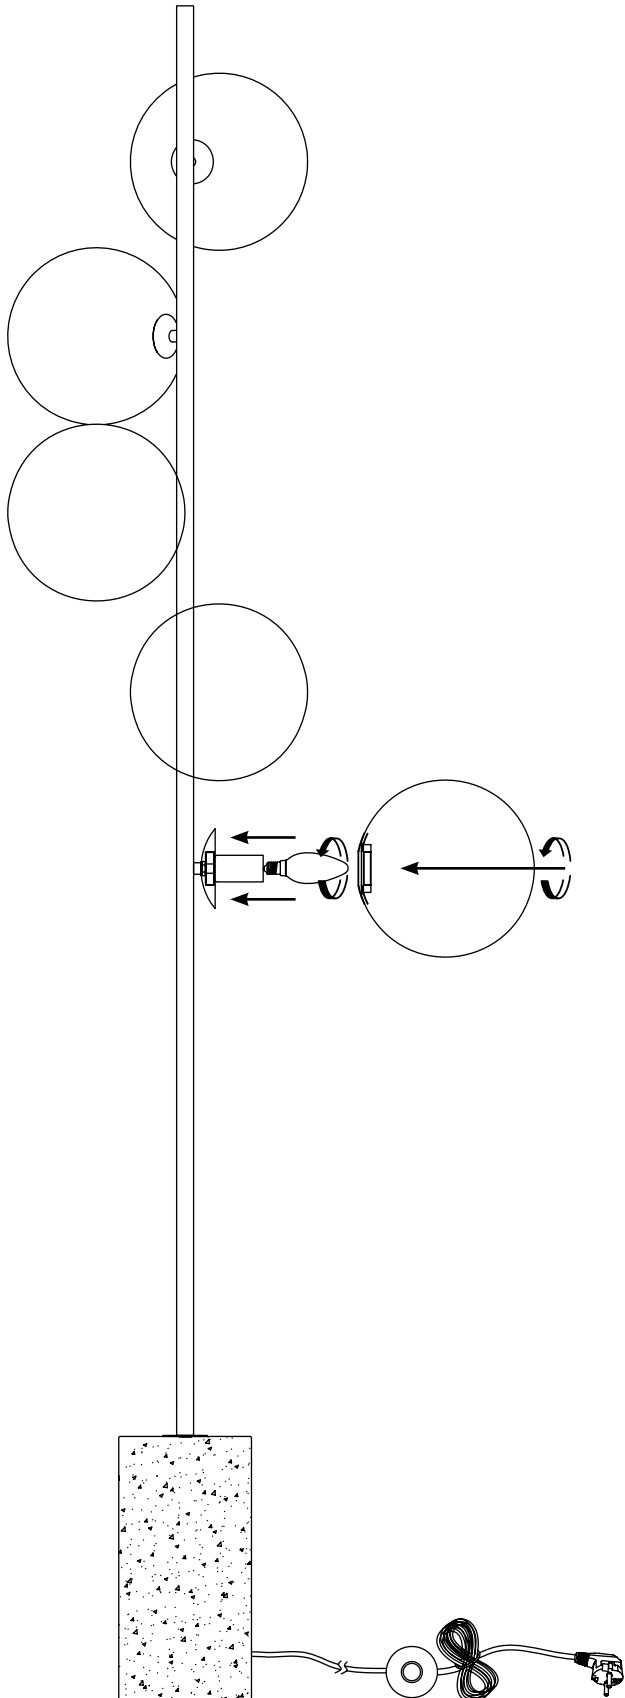

E I C H H O L T Z

112317 FLOOR LAMP TEMPO

ASSEMBLY INSTRUCTION

1

Place the lightbulbs. We recommend using our lightbulb 112961 for even light distribution.

Now place the glass over the lampholder and turn it clockwise until it is secure.