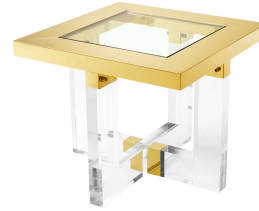

E I C H H O L T Z

SPECIFICATION SHEET

Item no.	112391
Item description	Side Table Horizon gold finish
Category	Tables
Type	Side tables
Country of origin	China

ITEM MEASUREMENTS

Dimensions (cm)	60 x 60 x H. 50 cm
Dimensions (inch)	23.62" x 23.62" x 19.69" H
Net weight (kg)	27

SPECIFICATIONS

Material(s)	112391A: Acrylic 112391B: Stainless steel 112391C: Glass
Suitable for	Indoor use/dry locations only
Assembly	This product requires assembly

PACKAGE INFORMATION (MTR/KG)

112391A - Side Table Horizon gold finish - Stand - 1pc(s)

Package measurements	0,675 x 0,525 x 0,165
Volume	0,0585
Gross weight (kg)	16,60

112391B - Side Table Horizon gold finish - Frame - 1pc(s)

Package measurements	0,65 x 0,65 x 0,135
Volume	0,0570
Gross weight (kg)	8,80

112391C - Side Table Horizon gold finish - Glass - 1pc(s)

Package measurements	0,465 x 0,465 x 0,05
Volume	0,0108
Gross weight (kg)	5,20