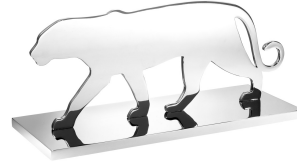

E I C H H O L T Z

SPECIFICATION SHEET

Item no.	112877
Item description	Object Panther Silhouette nickel finish
Category	Accessories
Type	Deco accessoires
Country of origin	India

ITEM MEASUREMENTS

Dimensions (cm)	36 x 12,5 x H. 15 cm
Dimensions (inch)	14.17" x 4.92" x 5.91" H
Net weight (kg)	5

SPECIFICATIONS

Material(s)	Stainless steel
Finish(es)/colour(s)	Nickel finish
Suitable for	Indoor use/dry locations only
Stainless steel grade	SAE 201

PACKAGE INFORMATION (MTR/KG)

Package measurements	0,44 x 0,24 x 0,21
Volume	0,0222
Gross weight (kg)	6,09