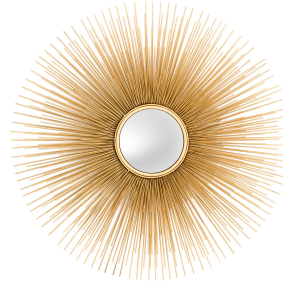

E I C H H O L T Z

SPECIFICATION SHEET

Item no.	110436
Item description	Mirror Solaris gold finish L
Category	Mirrors
Type	Wall mirrors
Country of origin	India

ITEM MEASUREMENTS

Dimensions (cm)	ø 80 x D. 8 cm
Dimensions (inch)	31.5" dia x 3.15" D
Mirror dimensions (cm)	ø 19 cm
Mirror dimensions (inch)	7.48" dia
Net weight (kg)	10

SPECIFICATIONS

Material(s)	Convex mirror Iron MDF Stainless steel
Finish(es)/colour(s)	Gold finish convex mirror
Suitable for	Indoor use/dry locations only
Mirror hanging system	French cleat, horizontal