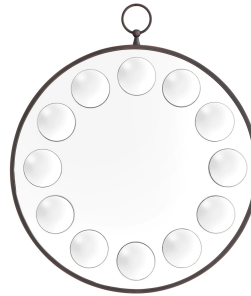

E I C H H O L T Z

## SPECIFICATION SHEET

<b>Item no.</b>	112499
<b>Item description</b>	Mirror Capistrano bronze finish
<b>Category</b>	Mirrors
<b>Type</b>	Wall mirrors
<b>Country of origin</b>	India

### ITEM MEASUREMENTS

<b>Dimensions (cm)</b>	ø 60 x H. 70 x D. 3 cm
<b>Dimensions (inch)</b>	23.62" dia x 27.56" H x 1.18" D
<b>Mirror dimensions (cm)</b>	ø 58 cm
<b>Mirror dimensions (inch)</b>	22.83" dia
<b>Net weight (kg)</b>	7

### SPECIFICATIONS

<b>Material(s)</b>	Mirror glass   MDF   Brass
<b>Finish(es)/colour(s)</b>	Bronze finish
<b>Suitable for</b>	Indoor use/dry locations only
<b>Mirror hanging system</b>	French cleat, horizontal