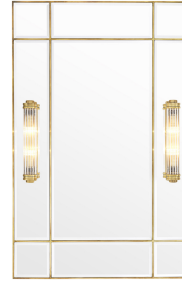

## SPECIFICATION SHEET

<b>Item no.</b>	112921
<b>Item description</b>	Mirror Beaumont with light vintage brass finish
<b>Category</b>	Mirrors
<b>Type</b>	Wall mirrors
<b>Country of origin</b>	India

### ITEM MEASUREMENTS

<b>Dimensions (cm)</b>	90 x 140 x D. 13 cm
<b>Dimensions (inch)</b>	35.43" x 55.12" x 5.12" D
<b>Mirror dimensions (cm)</b>	51 x 101   18 x 101   18 x 18 cm
<b>Mirror dimensions (inch)</b>	20.08" x 39.76"   7.09" x 39.76"   7.09" x 7.09"
<b>Net weight (kg)</b>	42

### SPECIFICATIONS

<b>Material(s)</b>	112921A: Stainless steel   Iron   Mirror glass   MDF 112921B: Stainless steel   Glass   Brass
<b>Suitable for</b>	Indoor use/dry locations only
<b>Lamp holder type   qty</b>	E14   4
<b>Wire type</b>	2 core double insulated + earth wire (0,75mm <sup>2</sup> )
<b>Voltage</b>	220 - 240 Volt
<b>Mirror hanging system</b>	French cleat, vertical