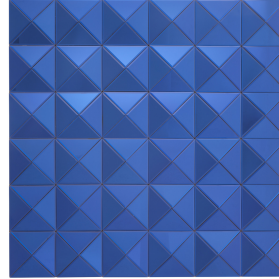

E I C H H O L T Z

## SPECIFICATION SHEET

<b>Item no.</b>	113431
<b>Item description</b>	Mirror Savoia blue mirror glass 110 x 110 cm
<b>Category</b>	Mirrors
<b>Type</b>	Wall mirrors
<b>Country of origin</b>	China

### SPECIFICATIONS

<b>Material(s)</b>	Mirror glass   MDF
<b>Finish(es)/colour(s)</b>	Blue mirror glass
<b>Suitable for</b>	Indoor use/dry locations only
<b>Mirror hanging system</b>	French cleat, horizontal