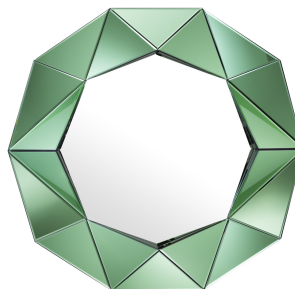

E I C H H O L T Z

SPECIFICATION SHEET

Item no.	113275
Item description	Mirror Del Ray green mirror glass
Category	Mirrors
Type	Wall mirrors
Country of origin	China

ITEM MEASUREMENTS

Dimensions (cm)	105 x H. 100 x D. 10 cm
Dimensions (inch)	41.34" x 39.37" H x 3.94" D
Glass thickness (mm)	4
Glass thickness (inch)	0,157
Mirror dimensions (cm)	68 x H. 68 cm
Mirror dimensions (inch)	26.77" x 26.77" H
Net weight (kg)	23

SPECIFICATIONS

Material(s)	Mirror glass MDF
Finish(es)/colour(s)	Green mirror glass
Suitable for	Indoor use/dry locations only
Mirror hanging system	French cleat, horizontal

PACKAGE INFORMATION (MTR/KG)