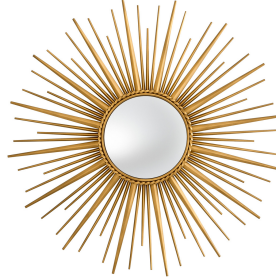

## SPECIFICATION SHEET

<b>Item no.</b>	110329
<b>Item description</b>	Mirror Helios vintage brass
<b>Category</b>	Mirrors
<b>Type</b>	Wall mirrors
<b>Country of origin</b>	India

### ITEM MEASUREMENTS

<b>Dimensions (cm)</b>	ø 96 cm
<b>Dimensions (inch)</b>	37.8" dia
<b>Mirror dimensions (cm)</b>	ø 31 cm
<b>Mirror dimensions (inch)</b>	12.2" dia
<b>Net weight (kg)</b>	4

### SPECIFICATIONS

<b>Material(s)</b>	Convex mirror   Stainless steel
<b>Finish(es)/colour(s)</b>	Antique gold finish   convex mirror
<b>Suitable for</b>	Indoor use/dry locations only
<b>Stainless steel grade</b>	SAE 202
<b>Mirror hanging system</b>	French cleat, horizontal