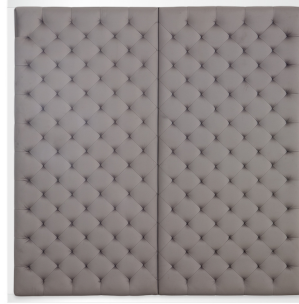

E I C H H O L T Z

SPECIFICATION SHEET

Item no.	107257
Item description	Headboard Hyatt silver grey
Category	Beds
Type	Headboards
Country of origin	China

ITEM MEASUREMENTS (CM / KG)

Dimensions	180 x 11 x H. 180 cm
Net weight	55

SPECIFICATIONS

Material(s)	Stainless steel Polyvinylchloride
Finish(es)/colour(s)	Polished stainless steel silver grey satin
Fabric 1	Silver Grey
Fabric composition	62% polyester 38% cotton

PACKAGE INFORMATION (MTR/KG)

107257A - Headboard Hyatt Silver Grey - Frame - 1pc(s)

Package measurements	1,86 x 0,185 x 0,15
Volume	0,0516
Gross weight	17,50

107257B - Headboard Hyatt Silver Grey - Board - 1pc(s)

Package measurements	1,79 x 0,92 x 0,285
Volume	0,4693
Gross weight	43,20