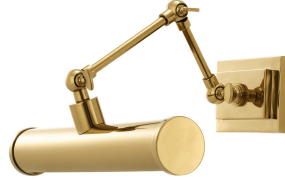

## SPECIFICATION SHEET

<b>Item no.</b>	111623
<b>Item description</b>	Wall Lamp Pacific gold finish
<b>Category</b>	Lighting
<b>Type</b>	Wall lamps
<b>Country of origin</b>	China

### SPECIFICATIONS

<b>Material(s)</b>	Iron   Brass
<b>Finish(es)/colour(s)</b>	Gold finish
<b>Suitable for</b>	Indoor use only
<b>Lamp holder type   qty</b>	E14   2
<b>Switch</b>	No
<b>Dimmer</b>	Not included
<b>Wire type</b>	2 x 0,75
<b>Wire length (cm)</b>	15
<b>Plug type</b>	Not applicable
<b>Max. wattage</b>	40 watt